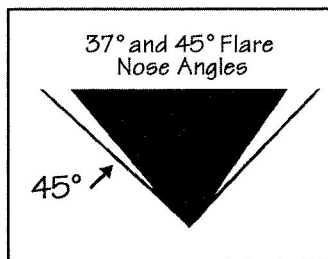

Thread Size Chart (Male)

NPT (MP) / BSPT / BSPP

JIC 37° Flare (MJ) / SAE 45° Flare / SAE O-Ring (MOR)

Flat Face O-Ring (MORFS)